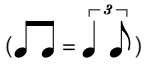

# Heavy Blues Solo - Chavilbus Guitar lesson

Lesson 82. Lesson Video Youtube :

<https://youtu.be/XMiL0SwGoTI>

Standard tuning

♩ = 85

od.guit.

**C7**

1 1 *sl.* 2 **C7** 3 4 5